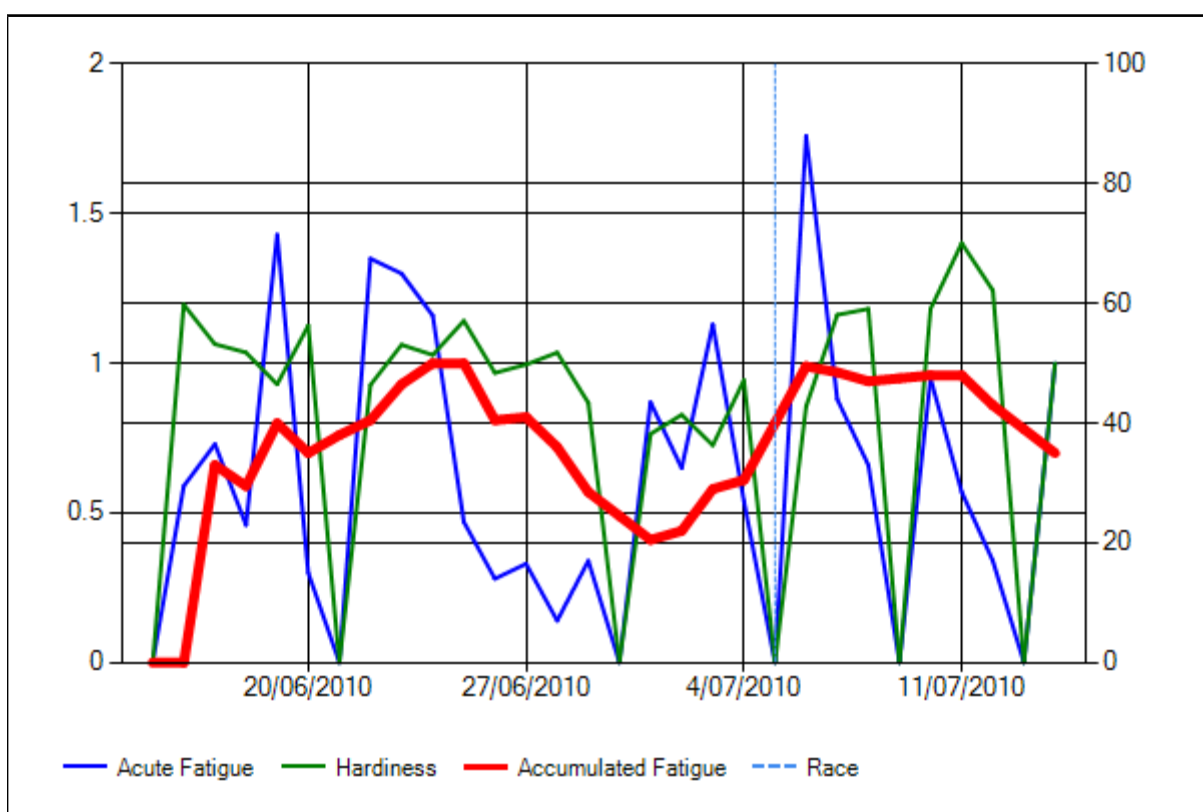

Ben Wisbey

Fatigue	05/07/10	06/07/10	07/07/10	08/07/10	09/07/10	10/07/10	11/07/10	12/07/10	13/07/10	14/07/10
Short Term	0	1.76	0.88	0.66	0	0.95	0.57	0.34	0	1
Individualised	1.7	-2.08	-0.23	0.24	1.7	-0.39	0.46	0.95	1.73	-0.56
Accumulated	0.8	0.99	0.97	0.94	0.95	0.96	0.96	0.86	0.78	0.7
Individ. Acc.	-0.47	-1.39	-1.19	-0.98	-1.03	-1.03	-0.98	-0.44	-0.01	0.41